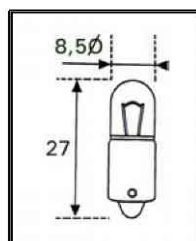

TUBULAR / LAMPES TEMOIN / INDICATOR LAMPS

BA-9s